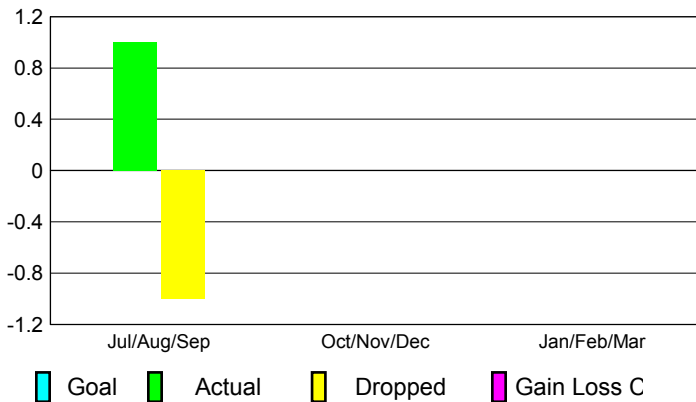

2012-2013 GMT Reports for District (or Undistricted) **District 300D2**

GMT: **PEI-JEN CHEN**

Location: **M.D. 300 Taiwan**

GMT CA: **5**

CLUBS

**Club Results
2012-2013**

**Clubs
2011-2012**

Month	New Club Goal	Actual New Clubs	Actual Dropped Clubs	Gain/Loss of Clubs	Gain/Loss of Clubs
Jul/Aug/Sep		1	-1	0	0
Oct/Nov/Dec		0	0	0	0
Jan/Feb/Mar				0	0
Totals		1	-1	0	0

Club Results 2012-2013

Goal, New, Dropped, Gain/Loss

Comparison of Club Gain/Loss

Current Year Compared to the Previous Year

YTD Status Quo Clubs 2012-2013

Status Quo Clubs Compared to Status Quo Members

MEMBERSHIP