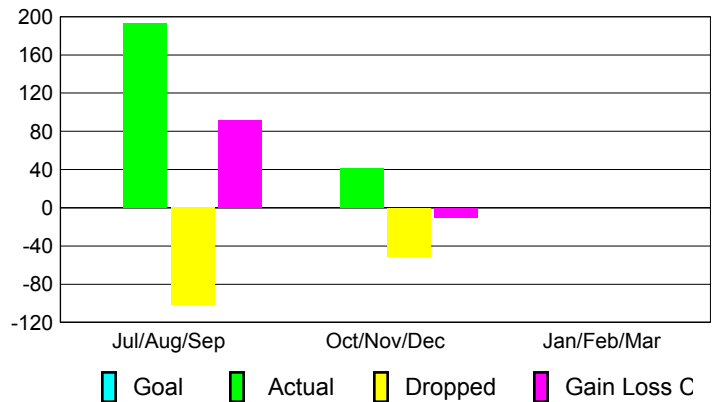

Membership Results 2012-2013

Goal, New, Dropped, Gain/Loss

Comparison of Membership Gain/Loss

Current Year Compared to the Previous Year