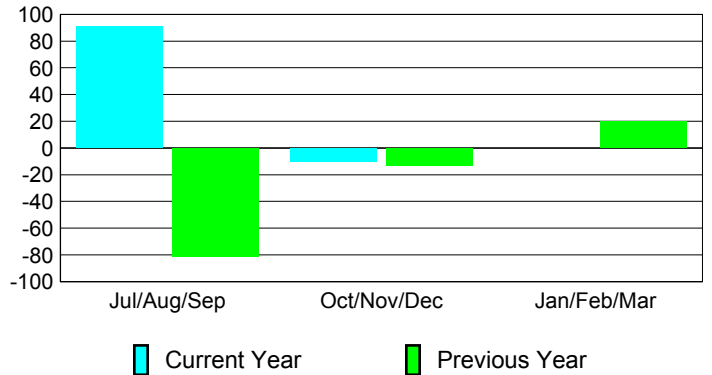

**Membership Results
2012-2013**

**Membership
2011-2012**

Month	Net Memb Goal	Actual New Memb	Actual Dropped Memb	Gain/Loss of Memb	Gain/Loss of Memb
Jul/Aug/Sep		193	-102	91	-81
Oct/Nov/Dec		41	-51	-10	-13
Jan/Feb/Mar				0	20
Totals		234	-153	81	-74

Membership Results 2012-2013

Goal, New, Dropped, Gain/Loss

Comparison of Membership Gain/Loss

Current Year Compared to the Previous Year

Gender Comparison 2012-2013

Jul/Aug/Sep

Oct/Nov/Dec

Jan/Feb/Mar